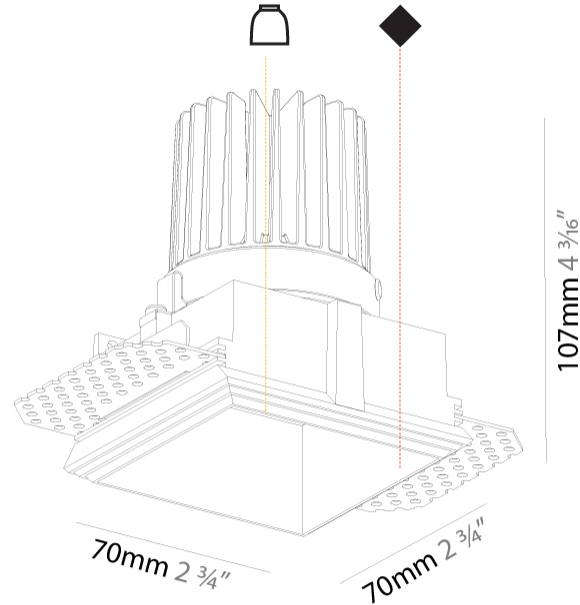

PHYSICAL

Shape: Square
Length (mm): 70
Length (in): 2 ¾
Width (mm): 70
Width (in): 2 ¾
Height (mm): 107
Height (in): 4 ⅜
Ceiling Thickness (mm): 10 / 12.5 / 15
Ceiling Thickness (in): 3/8 or 1/2 or 9/16
Min. Recessing Depth (mm): 130
Min. Recessing Depth (in): 5 ¼
Light Distribution: Downlight
Fixture Finish: SSR / BKV / CWI / CRY / HAB / LAG / UFT / ITA / RUA / RUR / MIC / FTG / MYG / TWT / LOD / PUS / FRO / FUP / KIA / POP / BLS / SPG / MEY / GOH / GUM / CHC / COM / ABZ / JAG / OBR / MOS / ROR
Fixture Material: Aluminum Die Cast
Cut-out Measurements: 85mm / 3 3/8" x 85mm / 3 3/8"
Upon Request: Unique Ceiling Thickness

ELECTRICAL

Lamp Type: LED (Zhaga Standard)
Input Wattage (W): 14.5
Total Output Wattage (W): 13.4
Dimming: Tri-Mode (Non-Dimming and Phase Dimming (120Vac only) and 0-10V Dimming)
Driver Included: No
Driver Location: Recessed Housing
Driver Type: Constant Current - Universal
Driver Class: Class 2
Housing: See components
Input Voltage (V): 120 - 277
Constant Current (MA): 350

LED

Color Temperature (°K): 2700 / 3000 / 3500 / 4000
Max. Delivered Lumen (lm): 890 / 920 / 970 / 990
CRI: >90 CRI
Upon Request: Special Color Temperature RGB-W Tunable White
Special LED

OPTICAL

Reflector: 20 / 40 / 60
Upon Request: Special Beam Angles

RATINGS AND CERTIFICATIONS

Certified By: Certified for North American Standards
IP rating: IP20