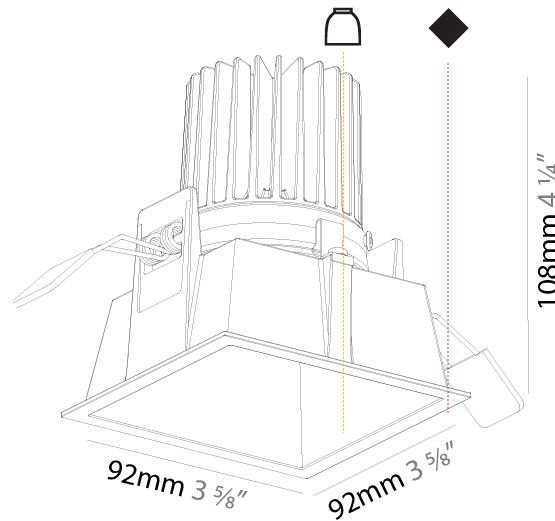

GENERAL

Series: Dice
Subseries: 4Di
Brand: Prolicht
Division: Architectural
Mounting Type: Recessed
Mounting Location: Ceiling
Subcategory: Downlight

PHYSICAL

Shape: Square
Length (mm): 92
Length (in): 3 ⁵/₈
Width (mm): 92
Width (in): 3 ⁵/₈
Depth (mm): 108
Depth (in): 4 ¹/₄
Min. Recessing Depth (mm): 180
Min. Recessing Depth (in): 7 ¹/₁₆
Light Distribution: Downlight
Fixture Finish: SSR / BKV / CWI / CRY / HAB / LAG / UFT / ITA / RUA / RUR / MIC / FTG / MYG / TWT / LOD / PUS / FRO / FUP / KIA / POP / BLS / SPG / MEY / GOH / GUM / CHC / COM / ABZ / JAG / OBR / MOS / ROR
Fixture Material: Aluminum Lampshade
Cut-out Measurements: 85mm / 3 3/8" x 85mm / 3 3/8"

ELECTRICAL

Lamp Type: LED (Zhaga Standard)
Input Wattage (W): 16
Total Output Wattage (W): 13
Dimming: Tri-Mode (Non-Dimming and Phase Dimming (120Vac only) and 0-10V Dimming)
Driver Included: No
Driver Location: Recessed Housing
Driver Type: Constant Current - Universal
Driver Class: Class 2
Housing: See components
Input Voltage (V): 120 - 277
Constant Current (MA): 350

LED

Number of LEDs: 1
Color Temperature (°K): 2700 / 3000 / 3500 / 4000
Max. Delivered Lumen (lm): 890 / 920 / 970 / 990
CRI: >90 CRI
Lamp Life (hrs): 50000

OPTICAL

Reflector: 20 / 40 / 60

RATINGS AND CERTIFICATIONS

Certified By: Certified for North American Standards
IP rating: IP20