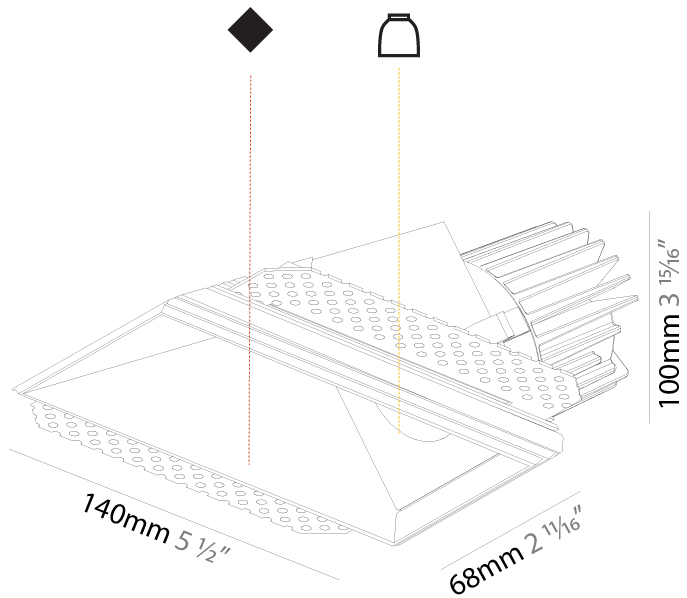

PHYSICAL

Shape: Rectangle
Length (mm): 140
Length (in): 5 1/2
Width (mm): 70
Width (in): 2 3/4
Height (mm): 100
Height (in): 3 15/16
Ceiling Thickness (mm): 10 / 12.5 / 15
Ceiling Thickness (in): 3/8 or 1/2 or 9/16
Min. Recessing Depth (mm): 110
Min. Recessing Depth (in): 4 5/16
Light Distribution: Asymmetric
Fixture Finish: SSR / BKV / CWI / CRY / HAB / LAG / UFT / ITA / RUA / RUR / MIC / FTG / MYG / TWT / LOD / PUS / FRO / FUP / KIA / POP / BLS / SPG / MEY / GOH / GUM / CHC / COM / ABZ / JAG / OBR / MOS / ROR
Fixture Material: Aluminum Die Cast
Cut-out Measurements: 150mm / 5 7/8" x 85mm / 3 3/8"
Upon Request: Unique Ceiling Thickness

ELECTRICAL

Lamp Type: LED (Zhaga Standard)
Input Wattage (W): 14.5
Total Output Wattage (W): 13.4
Dimming: Tri-Mode (Non-Dimming and Phase Dimming (120Vac only) and 0-10V Dimming)
Driver Included: No
Driver Location: Recessed Housing
Driver Type: Constant Current - Universal
Driver Class: Class 2
Housing: See components
Input Voltage (V): 120 - 277
Constant Current (MA): 350

LED

Number of LEDs: 1
Color Temperature (°K): 2700 / 3000 / 3500 / 4000
Max. Delivered Lumen (lm): 970 / 1000 / 1058 / 1080
CRI: >90 CRI
Lamp Life (hrs): 50000
Upon Request: Special Color Temperature

OPTICAL

Reflector: 20 / 40 / 60
Upon Request: Special Beam Angles

RATINGS AND CERTIFICATIONS

Certified By: Certified for North American Standards
IP rating: IP20

150mm x 85mm
5 7/8" x 3 3/8"

110mm
4 3/8"

10 | 12 1/2 | 15
3/8" | 1/2" | 9/16"